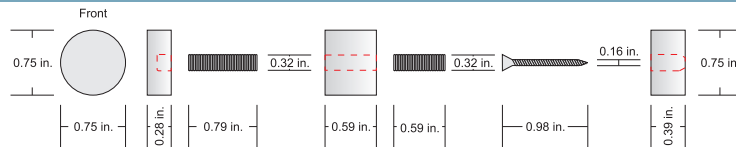

DPF5XX stand-off