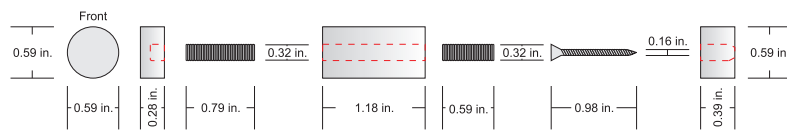

DPF3XX stand-off