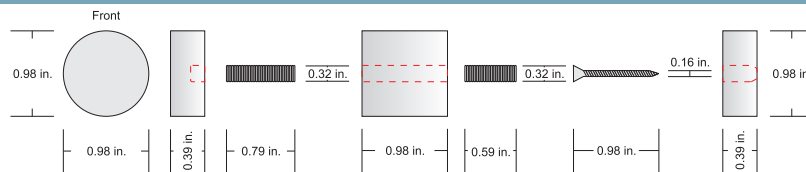

DPF6XX stand-off