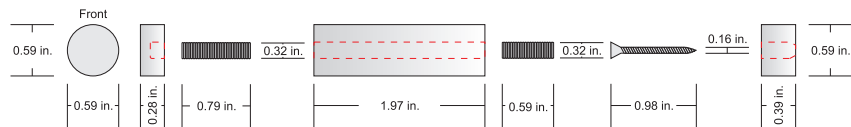

DPF4XX stand-off