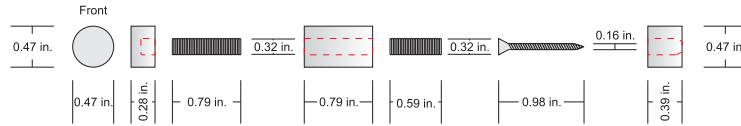

metro

double panel stand-offs

Double panel support system, Metro stand-offs technical drawings with dimensions. The "XX" in the item code indicates what color/finish Metro stand-offs are available in.

DPF1XX stand-off